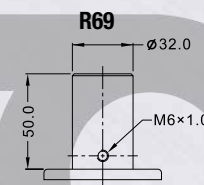

### MOUNTING OPTIONS

Mtg. Code	Stem Dia.	Stem Length	Hole to Base	Mtg. Hole	Lock Hex Size	Cam Position
R99	28mm	98.5mm	19mm	M8x1.25	11.2mm	2x45°
R9	28mm	45mm	19mm	M8x1.25	N/A	N/A
R66	32mm	50mm	7mm	M6x1	11.2mm	2x30°
R69	32mm	50mm	7mm	M6x1	N/A	N/A

R9 and R69 are free swivel only – no locking cam.

Zinc-chromatized Models

Wheel Diameter (mm)	Tread Width (mm)	Wheel Type	Wheel Bearing	Capacity (lbs)	Free Swivel Model Number	Total Lock/Directional Lock/Free Swivel Model	Total Lock/Free Swivel Model Number	Directional Lock/Free Swivel Model Number	Load Height (mm)	Swivel Offset (mm)
125	32	TPR	PRECISION BALL	220	Y521R9/W503U	Y520R99/W503U	Y522R99/W503U	Y520DR99/W503U	164.0	39.0
			PRECISION BALL	220	Y521R9/W501U	Y520R99/W501U	Y522R99/W501U	Y520DR99/W501U		
150	32	TPR	PRECISION BALL	265	Y621R9/W603U	Y620R99/W603U	Y622R99/W603U	Y620DR99/W603U	192.5	50.0
			PRECISION BALL	265	Y621R9/W600U	Y620R99/W600U	Y622R99/W600U	Y620DR99/W600U		
200	32	TPR	PRECISION BALL	265	Y821R9/W803U	Y820R99/W803U	Y822R99/W803U	Y820DR99/W803U	240.0	57.5

ABS Shield Models

Wheel Diameter (mm)	Tread Width (mm)	Wheel Type	Wheel Bearing	Capacity (lbs)	Free Swivel Model Number	Total Lock/Directional Lock/Free Swivel Model	Total Lock/Free Swivel Model Number	Directional Lock/Free Swivel Model Number	Load Height (mm)	Swivel Offset (mm)
100	32	TPR	PRECISION BALL	176	Y491R9/W403U	Y490R99/W403U	Y492R99/W403U	Y490DR99/W403U	143.0	30.0
125	32	TPR	PRECISION BALL	220	Y591R9/W503U	Y590R99/W503U	Y592R99/W503U	Y590DR99/W503U	165.0	39.0
150	32	TPR	PRECISION BALL	265	Y691R9/W603U	Y690R99/W603U	Y692R99/W603U	Y690DR99/W603U	189.0	40.0
200	32	TPR	PRECISION BALL	265	Y891R9/W803U	Y890R99/W803U	Y892R99/W803U	Y890DR99/W803U	237.0	52.0