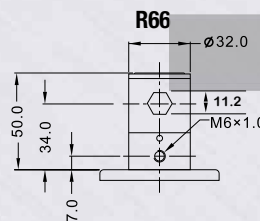

### MOUNTING OPTIONS

Mtg. Code	Stem Dia.	Stem Length	Hole to Base	Mtg. Hole	Lock Hex Size	Cam Position
R99	28mm	98.5mm	19mm	M8x1.25	11.2mm	2x45°
R9	28mm	45mm	19mm	M8x1.25	N/A	N/A
R66	32mm	50mm	7mm	M6x1	11.2mm	2x30°
R69	32mm	50mm	7mm	M6x1	N/A	N/A

R9 and R69 are free swivel only – no locking cam.

Zinc-chromatized Models

Wheel Diameter (mm)	Tread Width (mm)	Wheel Type	Wheel Bearing	Capacity (lbs)	Free Swivel Model Number	Total Lock/Directional Lock/Free Swivel Model	Total Lock/Free Swivel Model Number	Directional Lock/Free Swivel Model Number	Load Height (mm)	Swivel Offset (mm)
125	32	TPR	PRECISION BALL	220	Y521R9/W503U	Y520R99/W503U	Y522R99/W503U	Y520DR99/W503U	164.0	39.0
			PRECISION BALL	220	Y521R9/W501U	Y520R99/W501U	Y522R99/W501U	Y520DR99/W501U		
150	32	TPR	PRECISION BALL	265	Y621R9/W603U	Y620R99/W603U	Y622R99/W603U	Y620DR99/W603U	192.5	50.0
			PRECISION BALL	265	Y621R9/W600U	Y620R99/W600U	Y622R99/W600U	Y620DR99/W600U		
200	32	TPR	PRECISION BALL	265	Y821R9/W803U	Y820R99/W803U	Y822R99/W803U	Y820DR99/W803U	240.0	57.5

ABS Shield Models

Wheel Diameter (mm)	Tread Width (mm)	Wheel Type	Wheel Bearing	Capacity (lbs)	Free Swivel Model Number	Total Lock/Directional Lock/Free Swivel Model	Total Lock/Free Swivel Model Number	Directional Lock/Free Swivel Model Number	Load Height (mm)	Swivel Offset (mm)
100	32	TPR	PRECISION BALL	176	Y491R9/W403U	Y490R99/W403U	Y492R99/W403U	Y490DR99/W403U	143.0	30.0
125	32	TPR	PRECISION BALL	220	Y591R9/W503U	Y590R99/W503U	Y592R99/W503U	Y590DR99/W503U	165.0	39.0
150	32	TPR	PRECISION BALL	265	Y691R9/W603U	Y690R99/W603U	Y692R99/W603U	Y690DR99/W603U	189.0	40.0
200	32	TPR	PRECISION BALL	265	Y891R9/W803U	Y890R99/W803U	Y892R99/W803U	Y890DR99/W803U	237.0	52.0