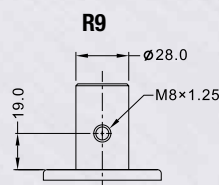

### MOUNTING OPTIONS

Mtg. Code	Stem Dia.	Stem Length	Hole to Base	Mtg. Hole	Lock Hex Size	Cam Position
R99	28mm	98.5mm	19mm	M8x1.25	11.2mm	2x45°
R9	28mm	45mm	19mm	M8x1.25	N/A	N/A
R66	32mm	50mm	7mm	M6x1	11.2mm	2x30°
R69	32mm	50mm	7mm	M6x1	N/A	N/A

R9 and R69 are free swivel only – no locking cam.

Zinc-chromatized Models

Wheel Diameter (mm)	Tread Width (mm)	Wheel Type	Wheel Bearing	Capacity (lbs)	Free Swivel Model Number	Total Lock/Directional Lock/Free Swivel Model	Total Lock/Free Swivel Model Number	Directional Lock/Free Swivel Model Number	Load Height (mm)	Swivel Offset (mm)
125	32	TPR	PRECISION BALL	220	Y521R9/W503U	Y520R99/W503U	Y522R99/W503U	Y520DR99/W503U	164.0	39.0
			PRECISION BALL	220	Y521R9/W501U	Y520R99/W501U	Y522R99/W501U	Y520DR99/W501U		
150	32	TPR	PRECISION BALL	265	Y621R9/W603U	Y620R99/W603U	Y622R99/W603U	Y620DR99/W603U	192.5	50.0
			PRECISION BALL	265	Y621R9/W600U	Y620R99/W600U	Y622R99/W600U	Y620DR99/W600U		
200	32	TPR	PRECISION BALL	265	Y821R9/W803U	Y820R99/W803U	Y822R99/W803U	Y820DR99/W803U	240.0	57.5

ABS Shield Models

Wheel Diameter (mm)	Tread Width (mm)	Wheel Type	Wheel Bearing	Capacity (lbs)	Free Swivel Model Number	Total Lock/Directional Lock/Free Swivel Model	Total Lock/Free Swivel Model Number	Directional Lock/Free Swivel Model Number	Load Height (mm)	Swivel Offset (mm)
100	32	TPR	PRECISION BALL	176	Y491R9/W403U	Y490R99/W403U	Y492R99/W403U	Y490DR99/W403U	143.0	30.0
125	32	TPR	PRECISION BALL	220	Y591R9/W503U	Y590R99/W503U	Y592R99/W503U	Y590DR99/W503U	165.0	39.0
150	32	TPR	PRECISION BALL	265	Y691R9/W603U	Y690R99/W603U	Y692R99/W603U	Y690DR99/W603U	189.0	40.0
200	32	TPR	PRECISION BALL	265	Y891R9/W803U	Y890R99/W803U	Y892R99/W803U	Y890DR99/W803U	237.0	52.0