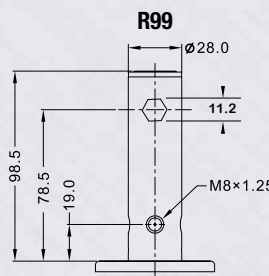

### MOUNTING OPTIONS

Mtg. Code	Stem Dia.	Stem Length	Hole to Base	Mtg. Hole	Lock Hex Size	Cam Position
R99	28mm	98.5mm	19mm	M8x1.25	11.2mm	2x45°
R9	28mm	45mm	19mm	M8x1.25	N/A	N/A
R66	32mm	50mm	7mm	M6x1	11.2mm	2x30°
R69	32mm	50mm	7mm	M6x1	N/A	N/A

R9 and R69 are free swivel only – no locking cam.

Zinc-chromatized Models

Wheel Diameter (mm)	Tread Width (mm)	Wheel Type	Wheel Bearing	Capacity (lbs)	Free Swivel Model Number	Total Lock/Directional Lock/Free Swivel Model	Total Lock/Free Swivel Model Number	Directional Lock/Free Swivel Model Number	Load Height (mm)	Swivel Offset (mm)
125	32	TPR	PRECISION BALL	220	Y521R9/W503U	Y520R99/W503U	Y522R99/W503U	Y520DR99/W503U	164.0	39.0
			PRECISION BALL	220	Y521R9/W501U	Y520R99/W501U	Y522R99/W501U	Y520DR99/W501U		
150	32	TPR	PRECISION BALL	265	Y621R9/W603U	Y620R99/W603U	Y622R99/W603U	Y620DR99/W603U	192.5	50.0
			PRECISION BALL	265	Y621R9/W600U	Y620R99/W600U	Y622R99/W600U	Y620DR99/W600U		
200	32	TPR	PRECISION BALL	265	Y821R9/W803U	Y820R99/W803U	Y822R99/W803U	Y820DR99/W803U	240.0	57.5

ABS Shield Models

Wheel Diameter (mm)	Tread Width (mm)	Wheel Type	Wheel Bearing	Capacity (lbs)	Free Swivel Model Number	Total Lock/Directional Lock/Free Swivel Model	Total Lock/Free Swivel Model Number	Directional Lock/Free Swivel Model Number	Load Height (mm)	Swivel Offset (mm)
100	32	TPR	PRECISION BALL	176	Y491R9/W403U	Y490R99/W403U	Y492R99/W403U	Y490DR99/W403U	143.0	30.0
125	32	TPR	PRECISION BALL	220	Y591R9/W503U	Y590R99/W503U	Y592R99/W503U	Y590DR99/W503U	165.0	39.0
150	32	TPR	PRECISION BALL	265	Y691R9/W603U	Y690R99/W603U	Y692R99/W603U	Y690DR99/W603U	189.0	40.0
200	32	TPR	PRECISION BALL	265	Y891R9/W803U	Y890R99/W803U	Y892R99/W803U	Y890DR99/W803U	237.0	52.0